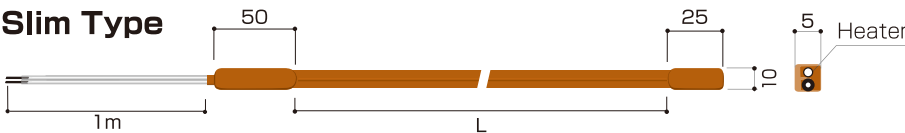

Please feel free to ask us for prices and other specifications.

Regular Type

● Voltage / 100V

Selection Standard

Product code	Wattage	L(m)
SB100- 10-1000	10	1m
SB100- 20-1000	20	
SB100- 30-1000	30	

Product code	Wattage	L(m)
SB100- 40-1000	40	1m
SB100- 50-1000	50	
SB100- 90-3000	90	3m

Product code	Wattage	L(m)
SB100-150-3000	150	3m
SB100-150-5000	150	5m
SB100-250-5000	250	

Slim Type

● Voltage / 100V

Selection Standard

Product code	Wattage	L(m)
SBS100- 10-1000	10	1m
SBS100- 20-1000	20	
SBS100- 30-1000	30	