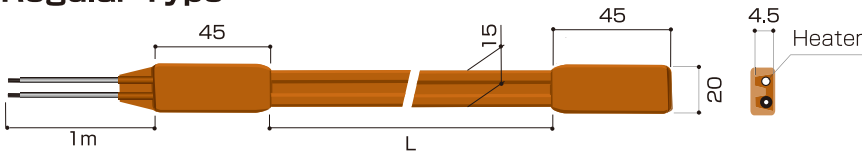

SILICONE BELT HEATER

シリコンベルトヒーター

It can accommodate complex shapes such as pipes, valves, and pumps. It can be easily heated and kept warm.

Made in Japan

Heat Resistant
200°C/392°F

RoHS2
Compliance

Silicone-belt heater

Please feel free to ask us for prices and other specifications.

Regular Type

● Voltage / 100V

Selection Standard

Product code	Wattage	L(m)
SB100- 10-1000	10	1m
SB100- 20-1000	20	
SB100- 30-1000	30	

Product code	Wattage	L(m)
SB100- 40-1000	40	1m
SB100- 50-1000	50	
SB100- 90-3000	90	3m

Product code	Wattage	L(m)
SB100-150-3000	150	3m
SB100-150-5000	150	5m
SB100-250-5000	250	

Slim Type

● Voltage / 100V

Selection Standard

Product code	Wattage	L(m)
SBS100- 10-1000	10	1m
SBS100- 20-1000	20	
SBS100- 30-1000	30	