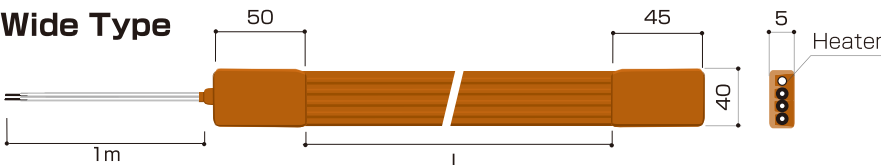

Wide Type

● Voltage / 100V

Selection Standard

Product code	Wattage	L(m)
SBW100- 20-1000	20	1m
SBW100- 40-1000	40	

Product code	Wattage	L(m)
SBW100- 60-1000	60	1m
SBW100- 80-1000	80	

Product code	Wattage	L(m)
SBW100-100-1000	100	1m