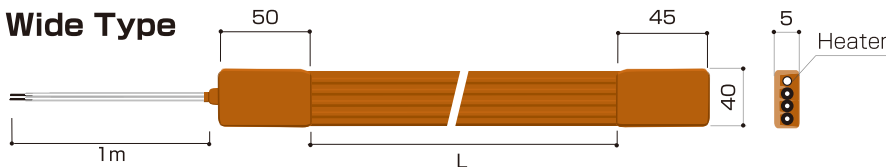

Wide Type

● Voltage / 100V

Selection Standard

Product code	Wattage	L(m)
SBW100- 20-1000	20	1m
SBW100- 40-1000	40	

Product code	Wattage	L(m)
SBW100- 60-1000	60	1m
SBW100- 80-1000	80	

Product code	Wattage	L(m)
SBW100-100-1000	100	1m