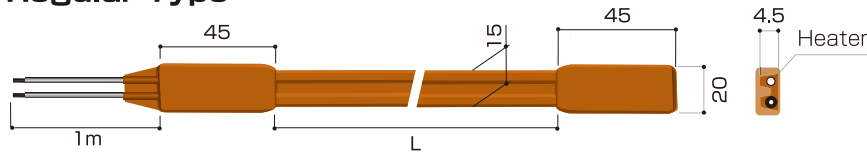

SILICONE BELT HEATER

シリコンベルトヒーター

It can accommodate complex shapes such as pipes, valves, and pumps. It can be easily heated and kept warm.

Made in Japan

Heat Resistant 200°C/392°F

RoHS2 Compliance

Silicone-belt heater

Please feel free to ask us for prices and other specifications.

Regular Type

● Voltage / 100V

Selection Standard

Product code	Wattage	L(m)
SB100- 10-1000	10	1m
SB100- 20-1000	20	
SB100- 30-1000	30	

Product code	Wattage	L(m)
SB100- 40-1000	40	1m
SB100- 50-1000	50	
SB100- 90-3000	90	3m

Product code	Wattage	L(m)
SB100-150-3000	150	3m
SB100-150-5000	150	5m
SB100-250-5000	250	

Slim Type

● Voltage / 100V

Selection Standard

Product code	Wattage	L(m)
SBS100- 10-1000	10	1m
SBS100- 20-1000	20	
SBS100- 30-1000	30	