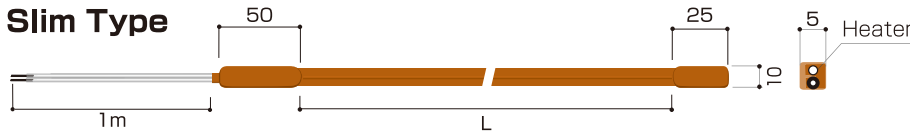

Please feel free to ask us for prices and other specifications.

Regular Type

● Voltage / 100V

Selection Standard

Product code	Wattage	L(m)
SB100- 10-1000	10	1m
SB100- 20-1000	20	
SB100- 30-1000	30	

Product code	Wattage	L(m)
SB100- 40-1000	40	1m
SB100- 50-1000	50	
SB100- 90-3000	90	3m

Product code	Wattage	L(m)
SB100-150-3000	150	3m
SB100-150-5000	150	5m
SB100-250-5000	250	

Slim Type

● Voltage / 100V

Selection Standard

Product code	Wattage	L(m)
SBS100- 10-1000	10	1m
SBS100- 20-1000	20	
SBS100- 30-1000	30	