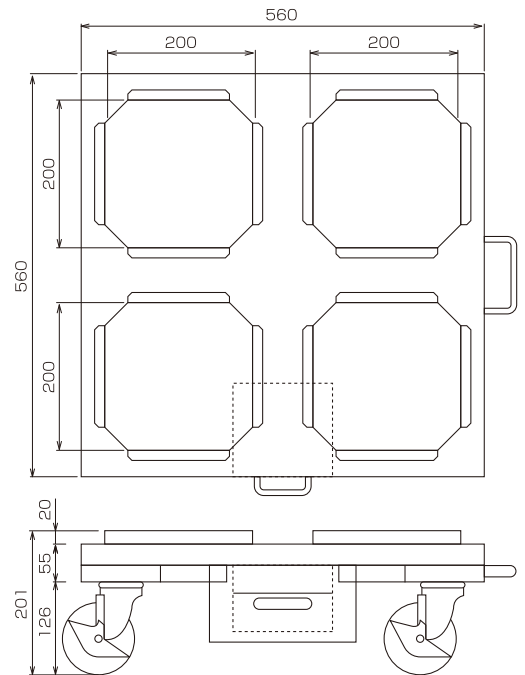

※The insulation cover is sold separately.