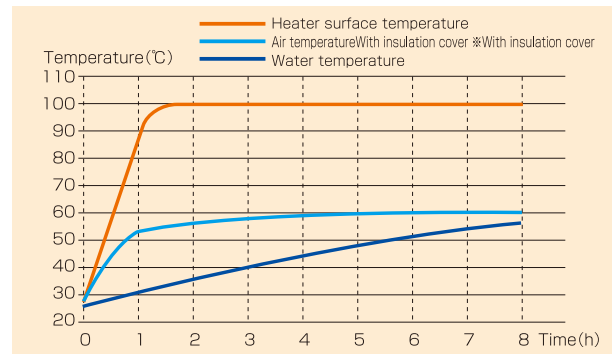

Temperature change

※Test conditions/ Temperature 25°C/77°F Water temperature 25°C/77°F 20ℓ water in the can